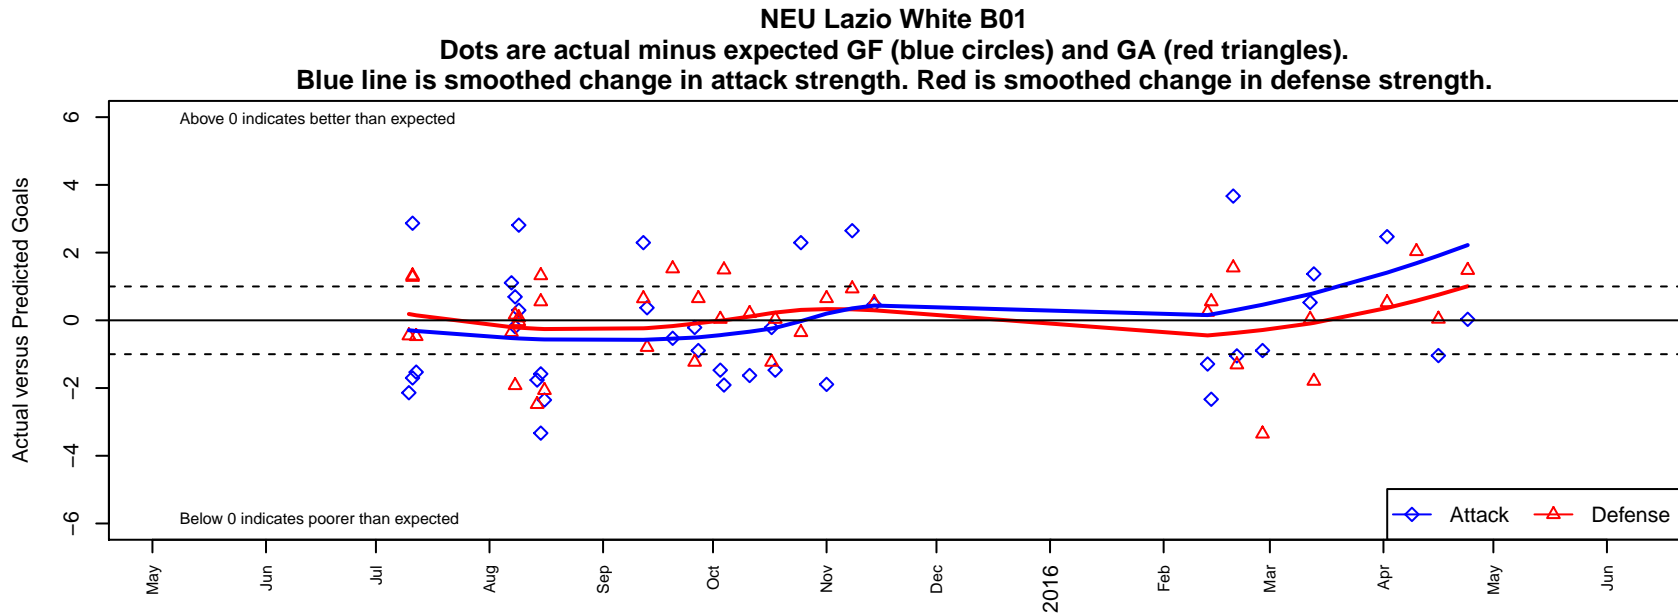

NEU Lazio White B01

Northeast United SC
 Portland, OR
 B01 total strength=1294
 attack=9.24 defense=3.33
 fall league = PTT B01 Premier Silver
 spr league = Spr OYS B01 Premier White

alt names used:
 NEU B01 WHITE (OR)
 NEU 01B White
 NEU PDX B01 White
 NEU B01 WHITE
 NEU PDX B01 White
 NEU PDX B01 White

**attack and defense variance (black dot)
relative to other teams
and top 10 in region**

**attack and defense rating
relative to others at age
and all opponents in last 13 months**

Performance relative to 13 month average