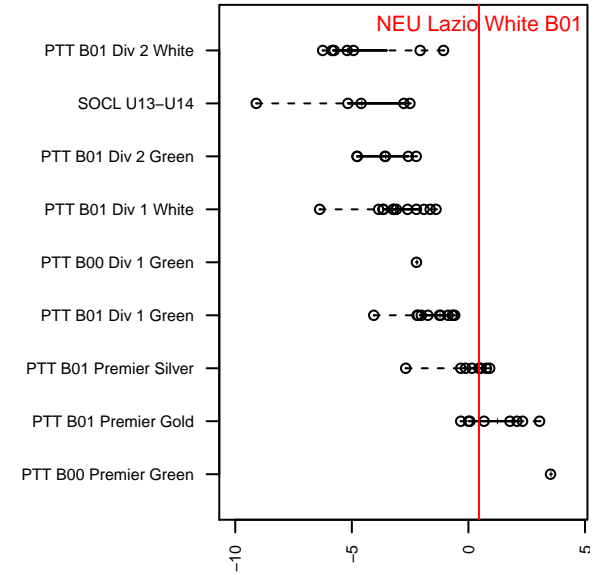

NEU Lazio White B01

Northeast United SC
 Portland, OR
 B01 total strength=1294
 attack=9.24 defense=3.33
 fall league = PTT B01 Premier Silver
 spr league = Spr OYS B01 Premier White

alt names used:
 NEU B01 WHITE (OR)
 NEU 01B White
 NEU PDX B01 White
 NEU B01 WHITE
 NEU PDX B01 White
 NEU PDX B01 White

Venues played:
 2015 PCU Summer Classic U14 Black
 2015 Bend Premier Cup U14B SILVER U14
 2015 Mt Hood Challenge U14
 2015 PTT B01 Premier Silver
 2015 Spr OYS B01 Premier White
 2015 OYS State Cup B01

**attack and defense variance (black dot)
relative to other teams
and top 10 in region**

**attack and defense rating
relative to others at age
and all opponents in last 13 months**

Performance relative to 13 month average